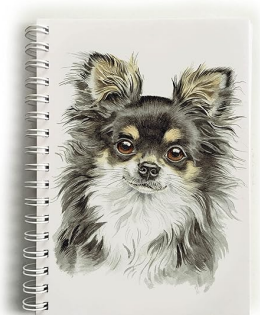

**Long-Haired Chihuahua Dog Wall Clock (CLK-255)**

**Long Haired Tri Chihuahua Dog Breed Tote Bag (TBG-254)**

**Long Haired Fawn Chihuahua Dog Breed Tote Bag (TBG-255)**

**Long Haired Chihuahua Tri Luxury Dog Cushion / Pillow by Christine**

**Long Haired Chihuahua Fawn Luxury Dog Cushion / Pillow by Christine**

**Chihuahua Luxury Dog Cushion / Pillow by Christine Varley WaggyDogz (CUS-**

**WaggyDogz Tri Long-Haired Chihuahua Dog Notebook (NBK-254)**