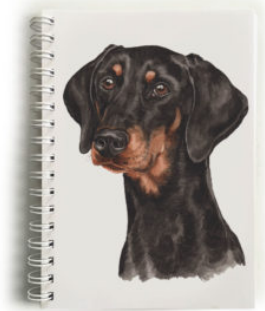

Doberman

Doberman Clock (CLK-222)

Doberman Dog Tote Bag (TBG-222)

Doberman Dog Art Card / Greetings Card (AC-222)

Doberman Dog Print (SQP-222)

Doberman Dog Ceramic Mug (CMG-222)

Doberman Coaster (CST-222)

Doberman Dog Keyring (KRG-222)

Doberman Dog Notebook (NBK-222)

Doberman Dog Cushion (CUS-222)

Tag: [Extended Range](#)

Doberman Dog Cushion / Pillow by Christine Varley WaggyDogz (CUS-UK222)