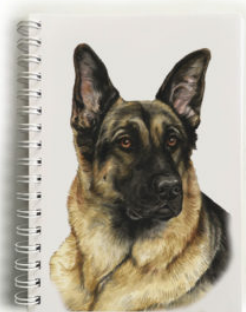

**German Shepherd
Art Card / Greetings
Card (AC-28)**

**German Shepherd
Dog Ceramic Mug
(CMG-28)**

**German Shepherd
Coaster (CST-28)**

**German Shepherd
Dog Print (SQP-28)**

**German Shepherd
Dog Keyring
(KRG-28)**