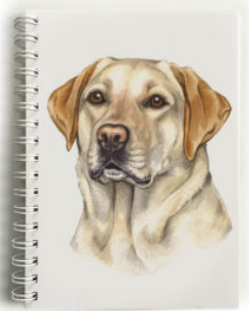

## Golden Labrador

**Golden Labrador  
Dog Tote Bag  
(TBG-151)**

**Golden Labrador Art  
Card / Greetings  
Card (AC-151)**

**Golden Labrador  
Dog Print (SQP-151)**

**Golden Labrador  
Dog Ceramic Mug  
(CMG-151)**

**Golden Labrador  
Dog Lead Hook / Key  
Hook hanger  
(PHK-151)**

**Golden Labrador  
Coaster (CST-151)**

**Golden Labrador  
Dog Keyring  
(KRG-151)**

**Golden Labrador  
Dog Notebook  
(NBK-151)**

**Golden Labrador  
Dog Cushion  
(CUS-151)**