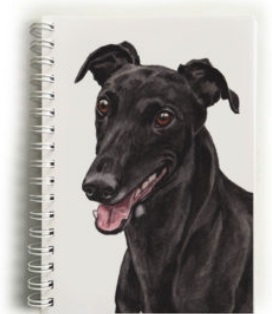

Greyhound Dog Notebook (NBK-163)