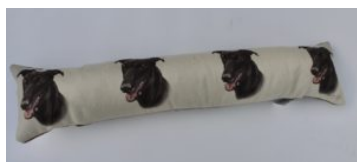

**Black Greyhound Dog Cushion (CUS-163)**

Tag: [Extended Range](#)

**Greyhound Fridge Magnet (FRM-171)**

**Greyhound Dog Cushion (CUS-171-B)**

**Greyhound Dog Draught Excluder (DEX-171)**

**Black Greyhound Dog Draught Excluder (DEX-163)**