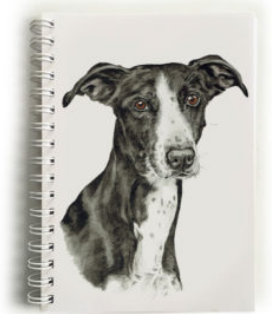

Lurcher

**Lurcher Clock
(CLK-235)**

**Lurcher Dog Tote
Bag (TBG-235)**

**Lurcher Dog Art
Card / Greetings
Card (AC-235)**

**Lurcher Dog Print
(SQP-235)**

**Lurcher Dog
Ceramic Mug
(CMG-235)**

**Lurcher Coaster
(CST-235)**

**Lurcher Dog Keyring
(KRG-235)**

**Lurcher Dog
Notebook (NBK-235)**