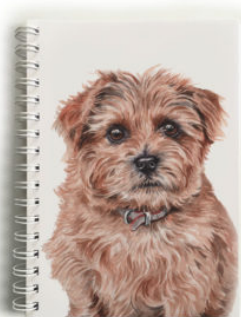

## Norfolk Terrier

**Norfolk Terrier Clock (CLK-160)**

**Norfolk Terrier Clock (CLK-234)**

**Norfolk Terrier Dog Tote Bag (TBG-160)**

**Norfolk Terrier Dog Tote Bag (TBG-234)**

**Norfolk Terrier Art Card / Greetings Card (AC-160)**

**Norfolk Terrier Dog Print (SQP-160)**

**Norfolk Terrier Dog Ceramic Mug (CMG-160)**

**Norfolk Terrier Coaster (CST-160)**

**Norfolk Terrier Dog Keyring (KRG-160)**

**Norfolk Terrier Dog Notebook (NBK-160)**