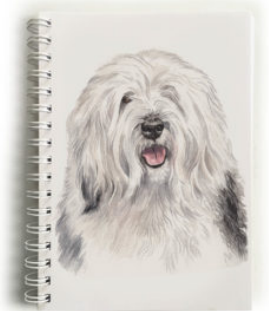

Old English Sheepdog

Old English Sheepdog Clock (CLK-224)

Old English Sheepdog Dog Tote Bag (TBG-224)

Old English Sheepdog Dog Art Card / Greetings Card (AC-224)

Old English Sheepdog Dog Print (SQP-224)

Old English Sheepdog Dog Ceramic Mug (CMG-224)

Old English Sheepdog Coaster (CST-224)

Old English Sheepdog Dog Keyring (KRG-224)

Old English Sheepdog Dog Notebook (NBK-224)

Old English Sheepdog Luxury Dog Cushion / Pillow by Christine Varley WaggyDogz (CUS-UK224)