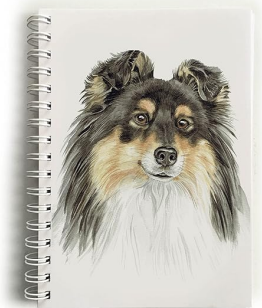

Shetland Sheepdog

**Tri Shetland
Sheepdog Ceramic
Mug (CMG-257)**

**Tri Shetland
Sheepdog Art Card /
Greetings Card
(AC-257)**

**Tri Shetland
Sheepdog Dog Breed
Coaster (CST-257)**

**Tri Shetland
Sheepdog Dog
Keyring (KRG-257)**

**Shetland Sheepdog
Wall Clock (CLK-257)**

**Tri Shetland
Sheepdog Tote Bag
(TBG-257)**

**Shetland Sheepdog
Luxury Dog Cushion
/ Pillow by Christine
Varley WaggyDogz
(CUS-UK257)**

**WaggyDogz Tri
Shetland Sheepdog
Notebook (NBK-257)**